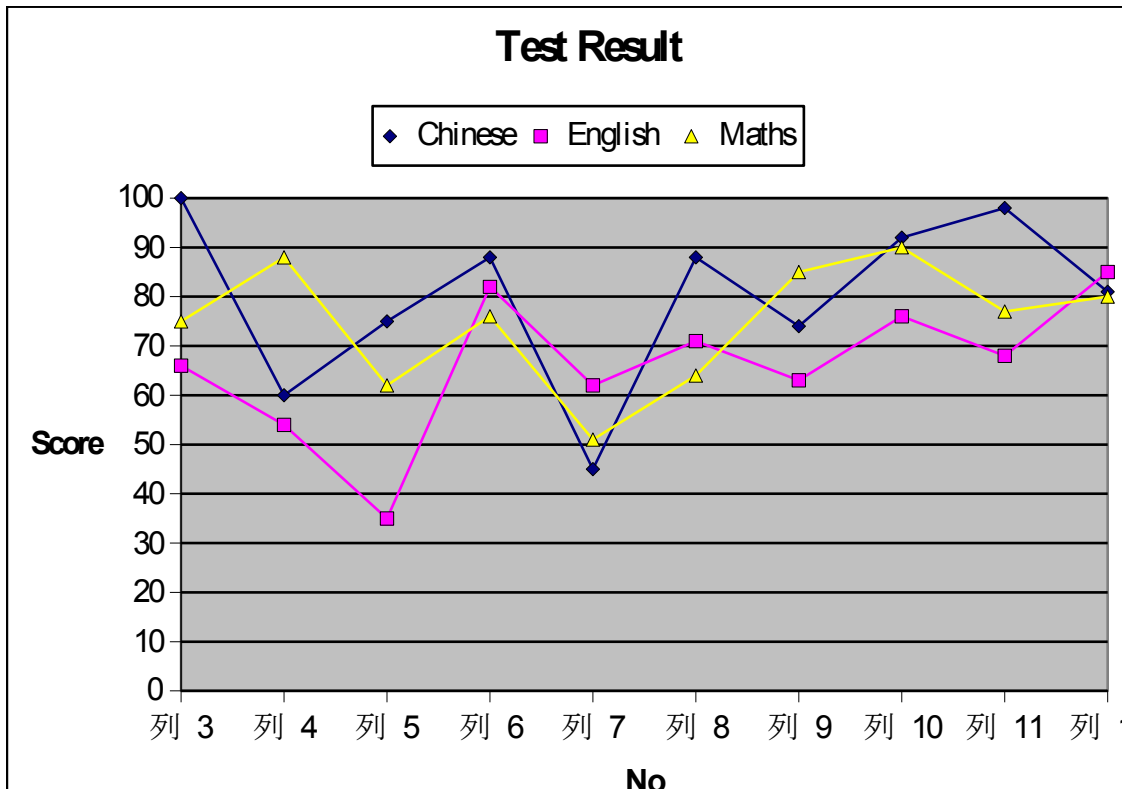

Test Result

| No | Chinese | English | Maths | Total | Average |
|---------|---------|---------|-------|-------|---------|
| 1 | 100 | 66 | 75 | 241 | 80.33 |
| 2 | 60 | 54 | 88 | 202 | 67.33 |
| 3 | 75 | 35 | 62 | 172 | 57.33 |
| 4 | 88 | 82 | 76 | 246 | 82.00 |
| 5 | 45 | 62 | 51 | 158 | 52.67 |
| 6 | 88 | 71 | 64 | 223 | 74.33 |
| 7 | 74 | 63 | 85 | 222 | 74.00 |
| 8 | 92 | 76 | 90 | 258 | 86.00 |
| 9 | 98 | 68 | 77 | 243 | 81.00 |
| 10 | 81 | 85 | 80 | 246 | 82.00 |
| Average | 80.1 | 66.2 | 74.8 | | |
| Max | 100 | 85 | 90 | | |
| Min | 45 | 35 | 51 | | |